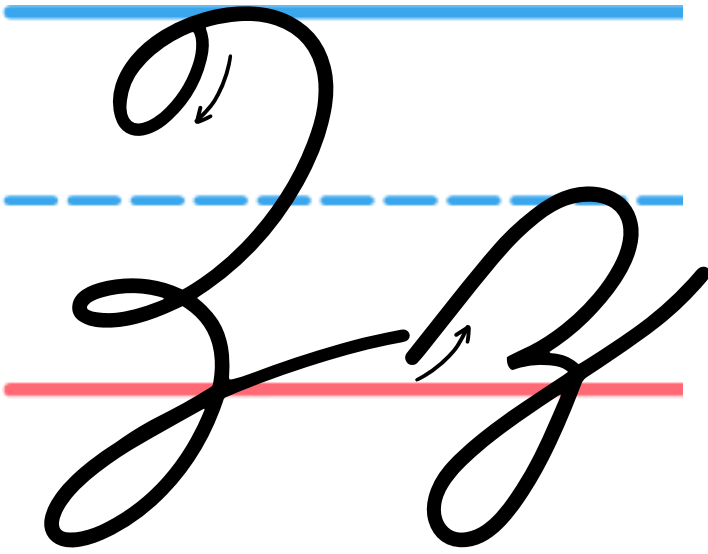

Xenops

X x X x X x X x
X x X x X x X x
X x X x X x X x
X x X x X x X x
X x X x X x X x
X x X x X x X x

Yy

Yak

Yy Yy Yy Yy

Yy Yy Yy Yy

Yy Yy Yy Yy

Zebra

Handwriting practice section consisting of seven rows of four-lined guides (top blue, middle dashed blue, bottom red, and baseline blue). Each row contains four cursive 'Z' characters. The first character in each row is solid black, and the remaining three are light gray for tracing.