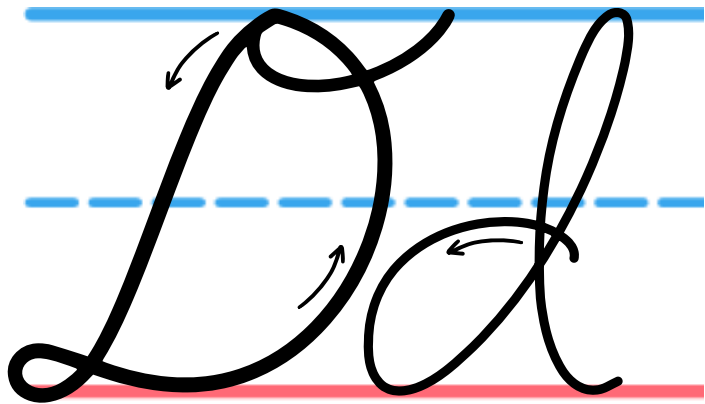

Bb

Bb

Bb

Bb

Bb

Crab

Dog

Handwriting practice section consisting of six rows of three-line guides (top blue, middle dashed blue, bottom red). Each row contains four cursive 'Dd' pairs. The first pair in each row is solid black, and the remaining three are light gray for tracing.